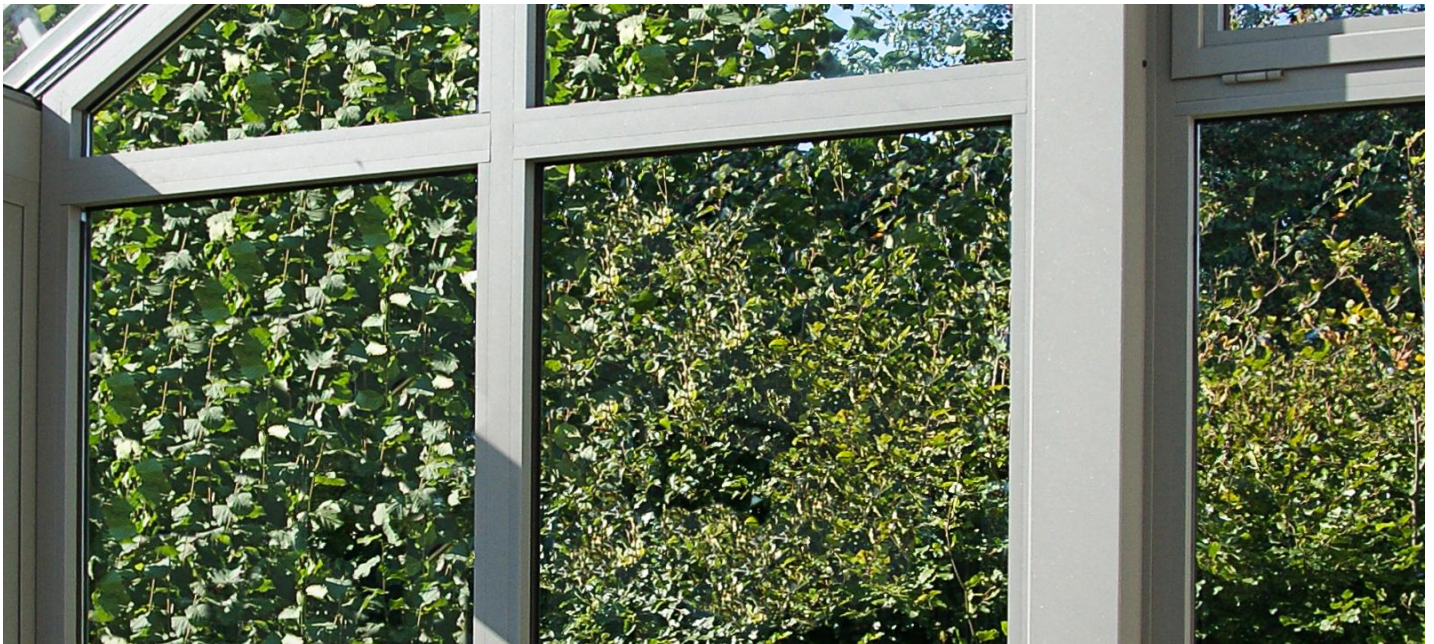

## Description

SGG BIOCLEAN® Natura has a very neutral appearance, enabling you to balance your conservatory glass with your home's existing glazing. It maximises natural light, creating a fresh feel for your conservatory and the adjoining rooms.