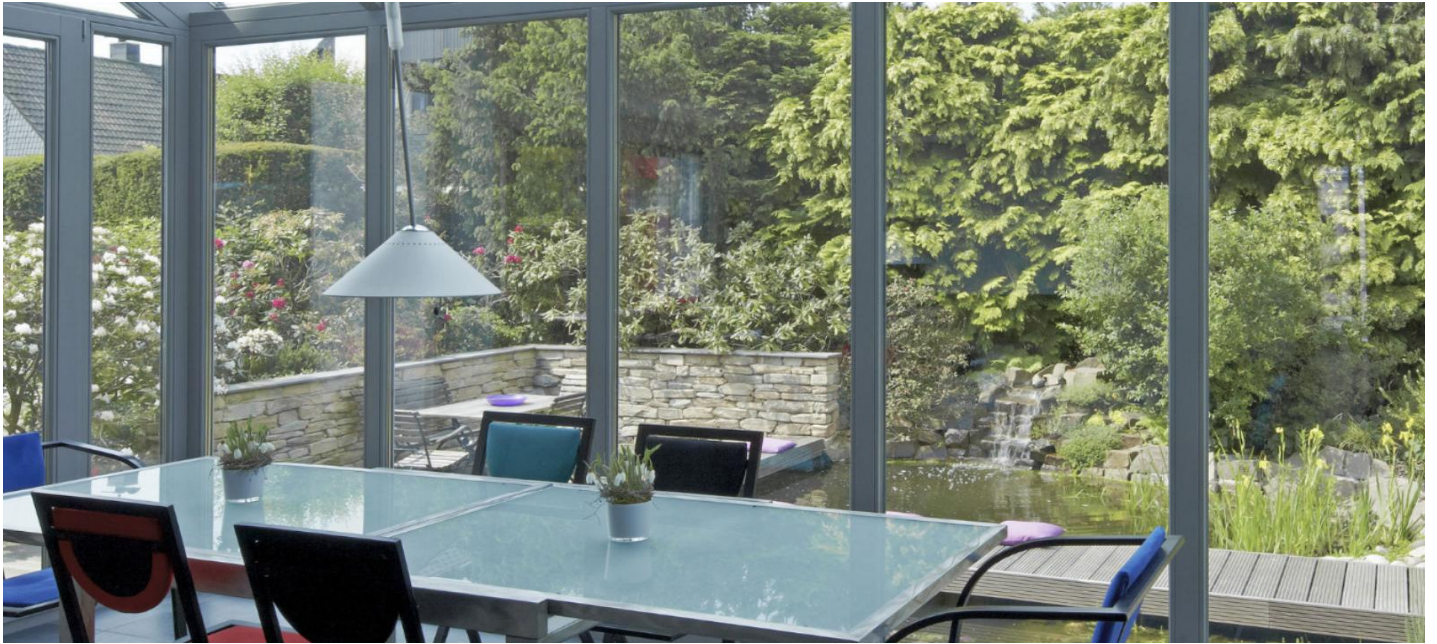

## Description

SGG BIOCLEAN AQUA is particularly suited to conservatory roof applications where access to cleaning is either difficult or dangerous. It also allows for greater use of glass in roofs, by helping to reduce glare and excessive heat build-up where it is needed the most.