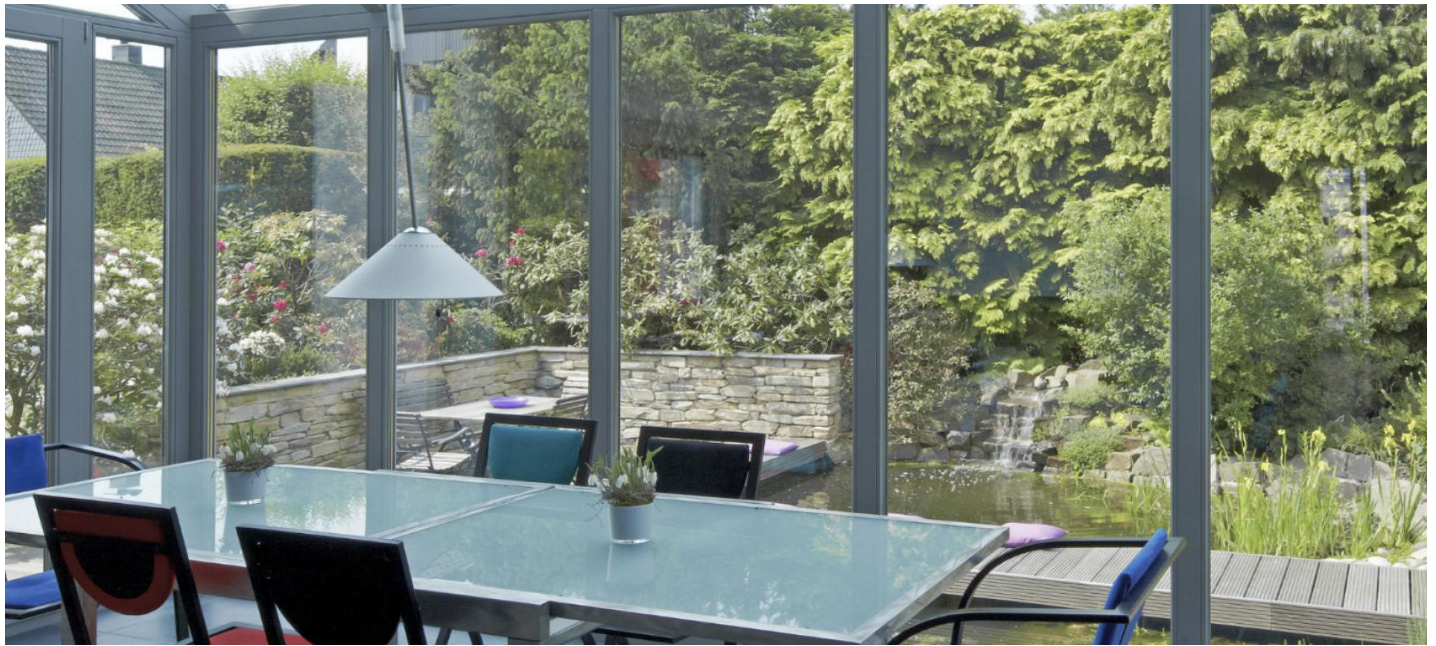

SGG BIOCLEAN® Aqua

Description

SGG BIOCLEAN AQUA is particularly suited to conservatory roof applications where access to cleaning is either difficult or dangerous. It also allows for greater use of glass in roofs, by helping to reduce glare and excessive heat build-up where it is needed the most.

ADVANTAGES

Solar Protection: SGG BIOCLEAN AQUA can block up to 78% of heat generated from the sun when combined with SGG PLANITHERM 4S four seasons glass in conservatory roof areas.

Thermal Insulation: Reduced heat loss by combining with SGG PLANITHERM TOTAL+ to give a low U-value of 1.2W/m²K or SGG PLANITHERM 4S glass which provides an exceptionally low U-value of 1.0W/m²K.